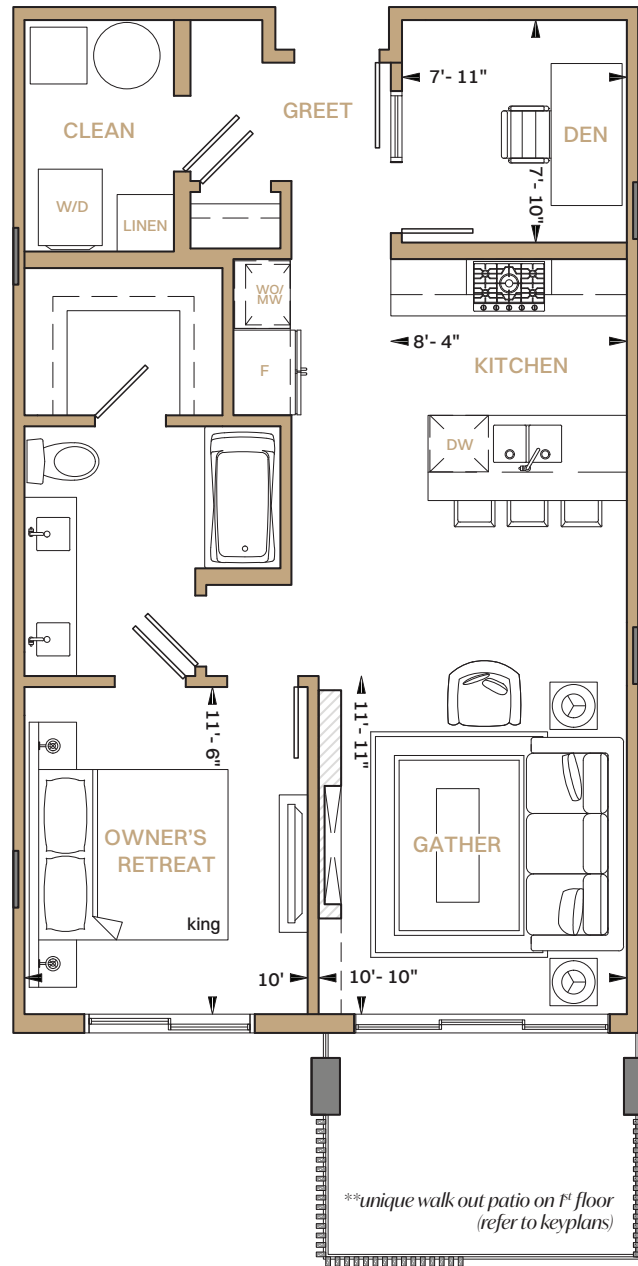

OUTDOOR
87-236 ft²

INDOOR
783 ft²

BEDROOMS
1

BATHROOMS
1

DEN
Yes

1st FLOORPLAN

4th FLOORPLAN

2nd FLOORPLAN

5th FLOORPLAN

3rd FLOORPLAN

6th FLOORPLAN

LIVEVISTA.CA | 75 Predator Ridge Drive

The developer reserves the right to make changes and modifications to the floorplans, project design, material specification and features without notice. Ceiling height, suite sizes and dimensions are approximate and may vary from actual. E & O.E

VISTA

CONDOMINIUMS AT
PREDATOR RIDGE

04.25.24

UNIT Db

VANTAGE COLLECTION

1 Bedroom + Den Floorplans

TOTAL
870-1031 ft²

OUTDOOR
87-248 ft²

INDOOR
783 ft²

BEDROOMS
1

BATHROOMS
1

DEN
Yes

1st FLOORPLAN

4th FLOORPLAN

2nd FLOORPLAN

5th FLOORPLAN