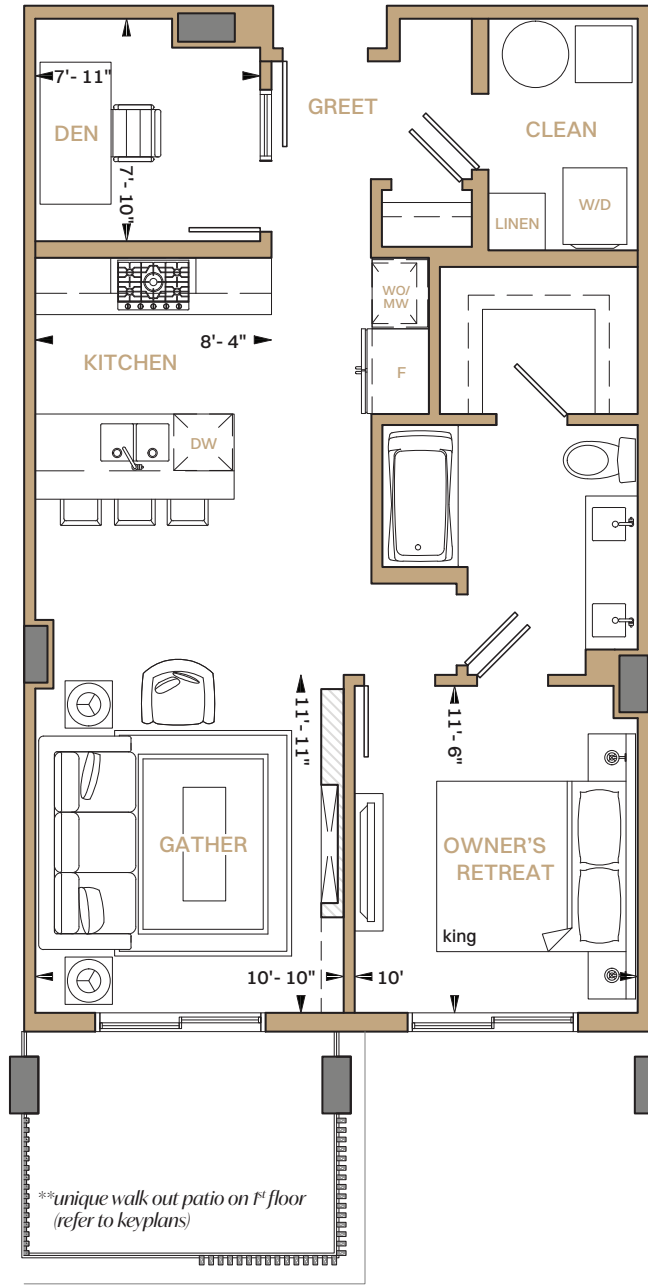

INDOOR
783 ft²

BEDROOMS
1

BATHROOMS
1

DEN
Yes

1st FLOORPLAN

4th FLOORPLAN

2nd FLOORPLAN

5th FLOORPLAN

3rd FLOORPLAN

6th FLOORPLAN

The developer reserves the right to make changes and modifications to the floorplans, project design, material specification and features without notice. Ceiling height, suite sizes and dimensions are approximate and may vary from actual. E & O.E

LIVEVISTA.CA | 75 Predator Ridge Drive

VISTA

CONDOMINIUMS AT
PREDATOR RIDGE

04.25.24

UNIT Da

VANTAGE COLLECTION

1 Bedroom + Den Floorplans

TOTAL
870-1019 ft²

OUTDOOR
87-236 ft²

INDOOR
783 ft²

BEDROOMS
1

BATHROOMS
1

DEN
Yes

1st FLOORPLAN

4th FLOORPLAN

2nd FLOORPLAN