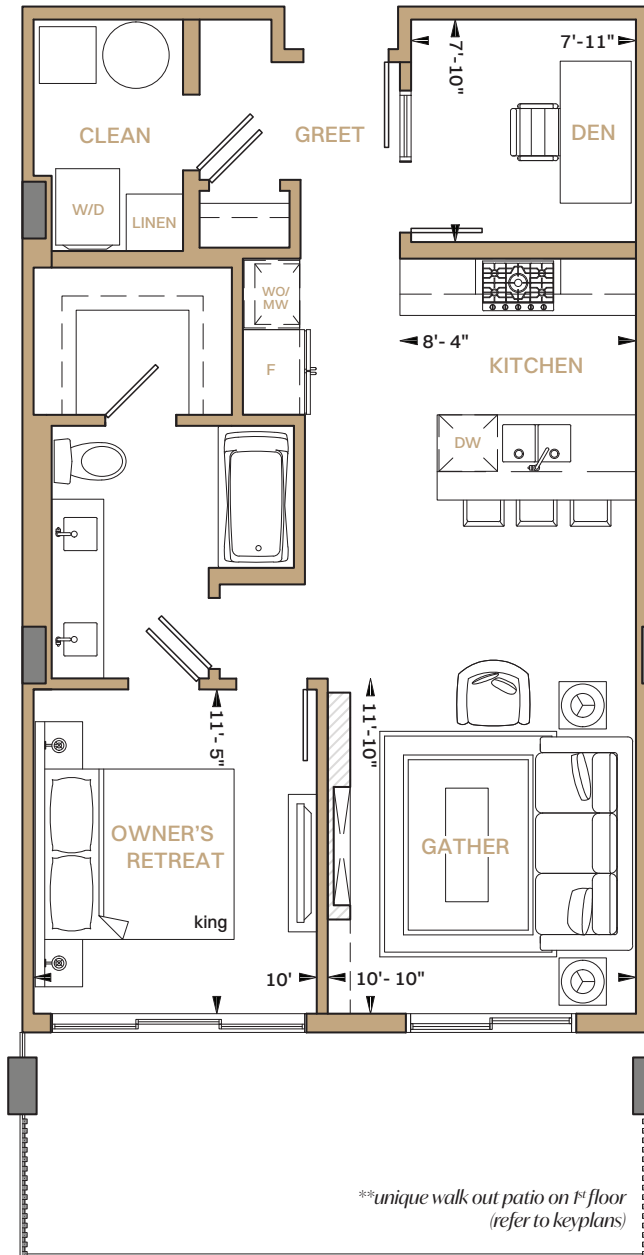

VISTA

CONDOMINIUMS AT
PREDATOR RIDGE

04.25.24

UNIT D

VANTAGE COLLECTION

1 Bedroom + Den Floorplans

TOTAL
956-1033 ft²

OUTDOOR
173-250 ft²

INDOOR
783 ft²

BEDROOMS
1

BATHROOMS
1

DEN
Yes

1st FLOORPLAN

4th FLOORPLAN

2nd FLOORPLAN

5th FLOORPLAN

3rd FLOORPLAN

6th FLOORPLAN

The developer reserves the right to make changes and modifications to the floorplans, project design, material specification and features without notice. Ceiling height, suite sizes and dimensions are approximate and may vary from actual. E & O.E

OUTDOOR
87-236 ft²

INDOOR
783 ft²

BEDROOMS
1

BATHROOMS
1

DEN
Yes

1st FLOORPLAN

4th FLOORPLAN

2nd FLOORPLAN