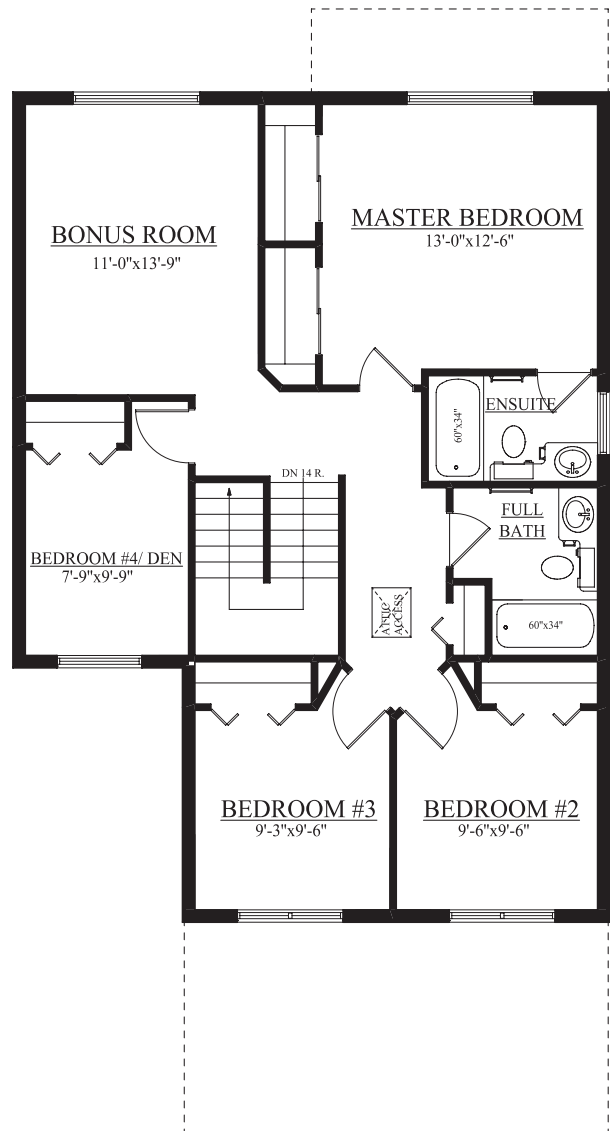

# THE EUGENE - 1750 SQ FT

---

Floorplans, specifications and dimensions shown are approximate and are subject to change without notice.  
All rights reserved, including the right of reproduction in whole or in part.

# THE EUGENE - 1750 SQ FT

## MAIN FLOOR

812 SQFT