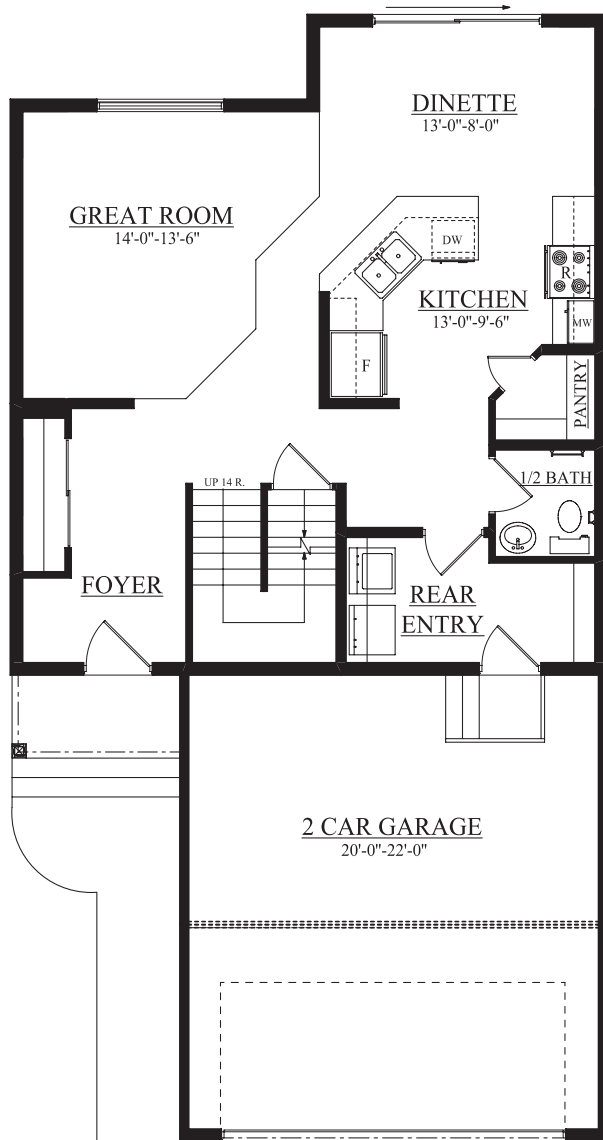

# THE EUGENE - 1750 SQ FT

---

Floorplans, specifications and dimensions shown are approximate and are subject to change without notice.  
All rights reserved, including the right of reproduction in whole or in part.

# THE EUGENE - 1750 SQ FT

## MAIN FLOOR

812 SQFT