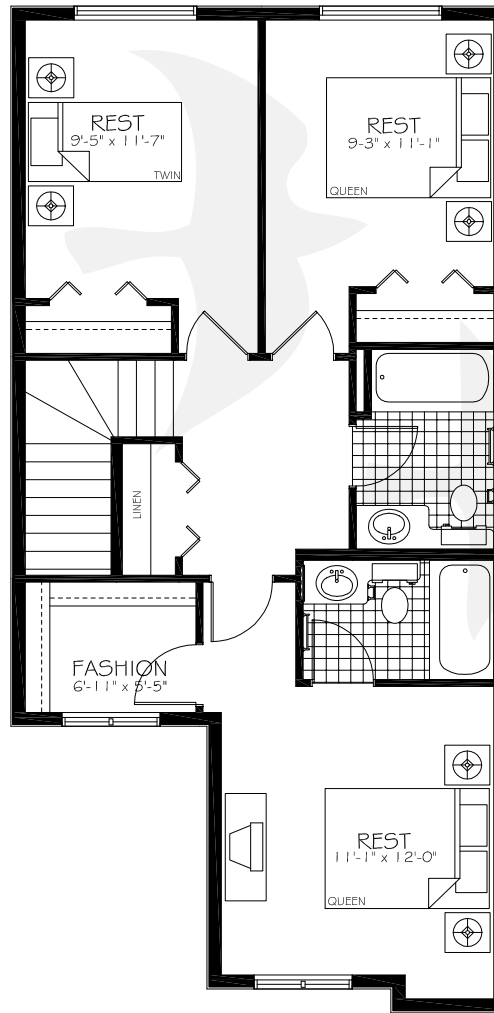

SAIL I

MAIN FLOOR • 643 SQ. FT

SAIL I

SECOND FLOOR • 693 SQ. FT

06.22.09

06.2

Shorewinds
Schonsee Townhomes