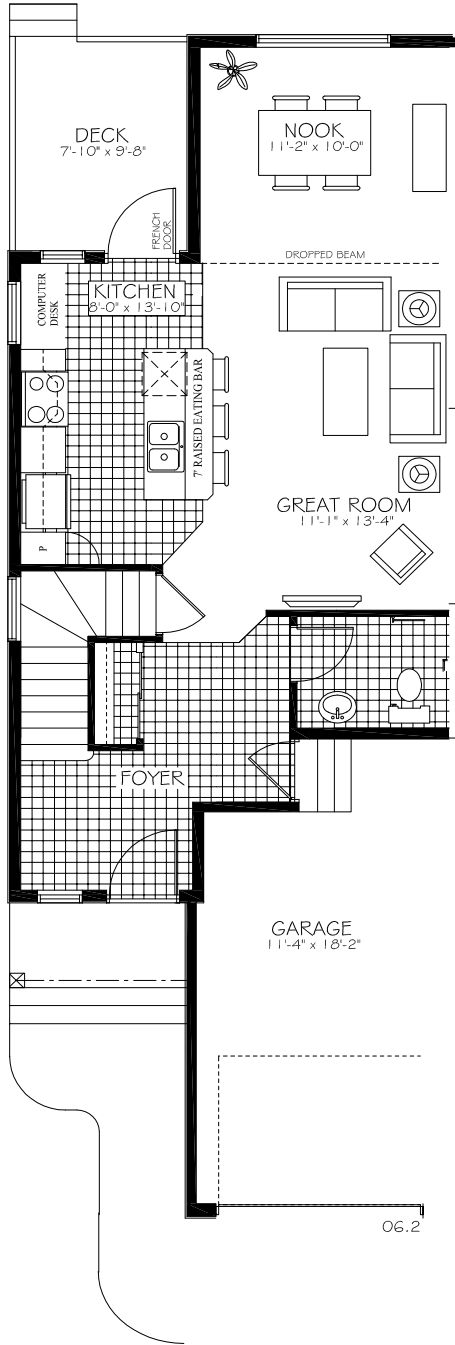

SAIL I

MAIN FLOOR • 643 SQ. FT

SAIL I

SECOND FLOOR • 693 SQ. FT

06.22.09

06.2

Shorewinds
Schonsee Townhomes